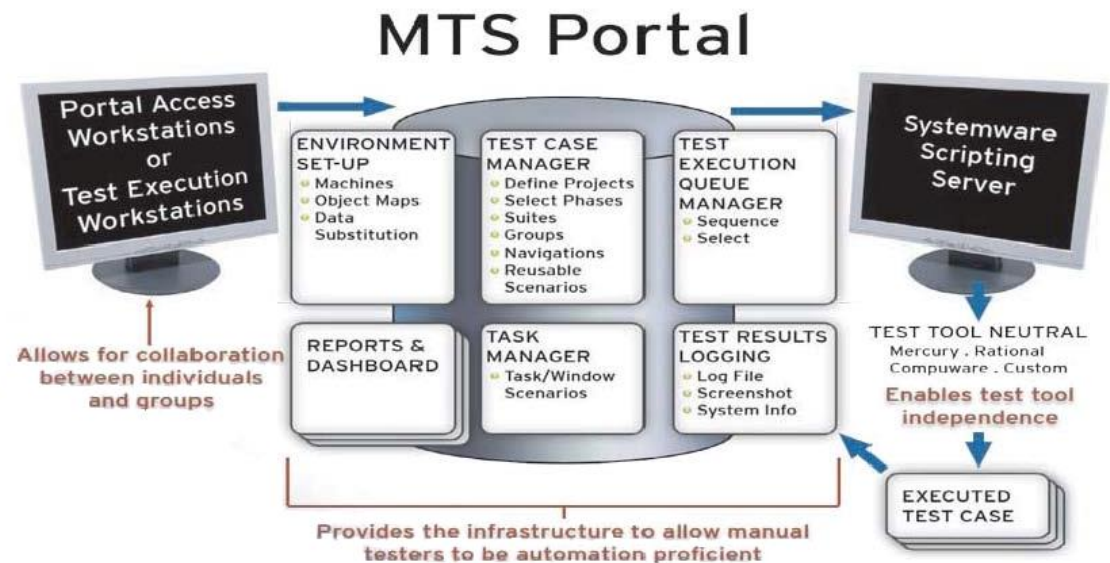

TEST EXECUTION

SOFTWARE TEST AUTOMATION

systemware
PROFESSIONAL SERVICES

AUTOMATED TESTING WITH THE MTS PORTAL SERVICE

SystemwarePS' Test Execution Services provides comprehensive testing services available in multiple configurations:

- On-Site – Test execution team assembled at client site.
- Off-Site – Execution team assembled at SystemwarePS facilities.

The approach to enabling any type of test execution includes the implementation of a standard testing process. Key to this process is the establishment of detail-oriented test scripts during test design that allow for script-based test execution.

MANUAL TESTERS UTILIZE MTS PORTAL FOR TEST AUTOMATION

This service offering utilizes the highly innovative but yet proven approach to test automation via the MTS Portal. The infrastructure within the MTS Portal allows manual testers to be automation proficient thus reducing the overall cost of resources with the savings then passed on to the client. The Systemware Scripting Server allows for total test tool independence as it functions with all commercially available test tools and can adapt to custom-built test tools as well.

APPLICATIONS ON ANY PLATFORM
.NET, Java, Mainframe, Client/Server, Web

ADVANTAGES TO THE SYSTEMWARE PS APPROACH

- Executes test cases up to 18 times faster than manual testing
- Allows for the development of effective regression test beds
- Minimizes the costs of maintaining the test scripts
- Increases test coverage tremendously while reducing costs
- Improves overall product quality and increases speed to market